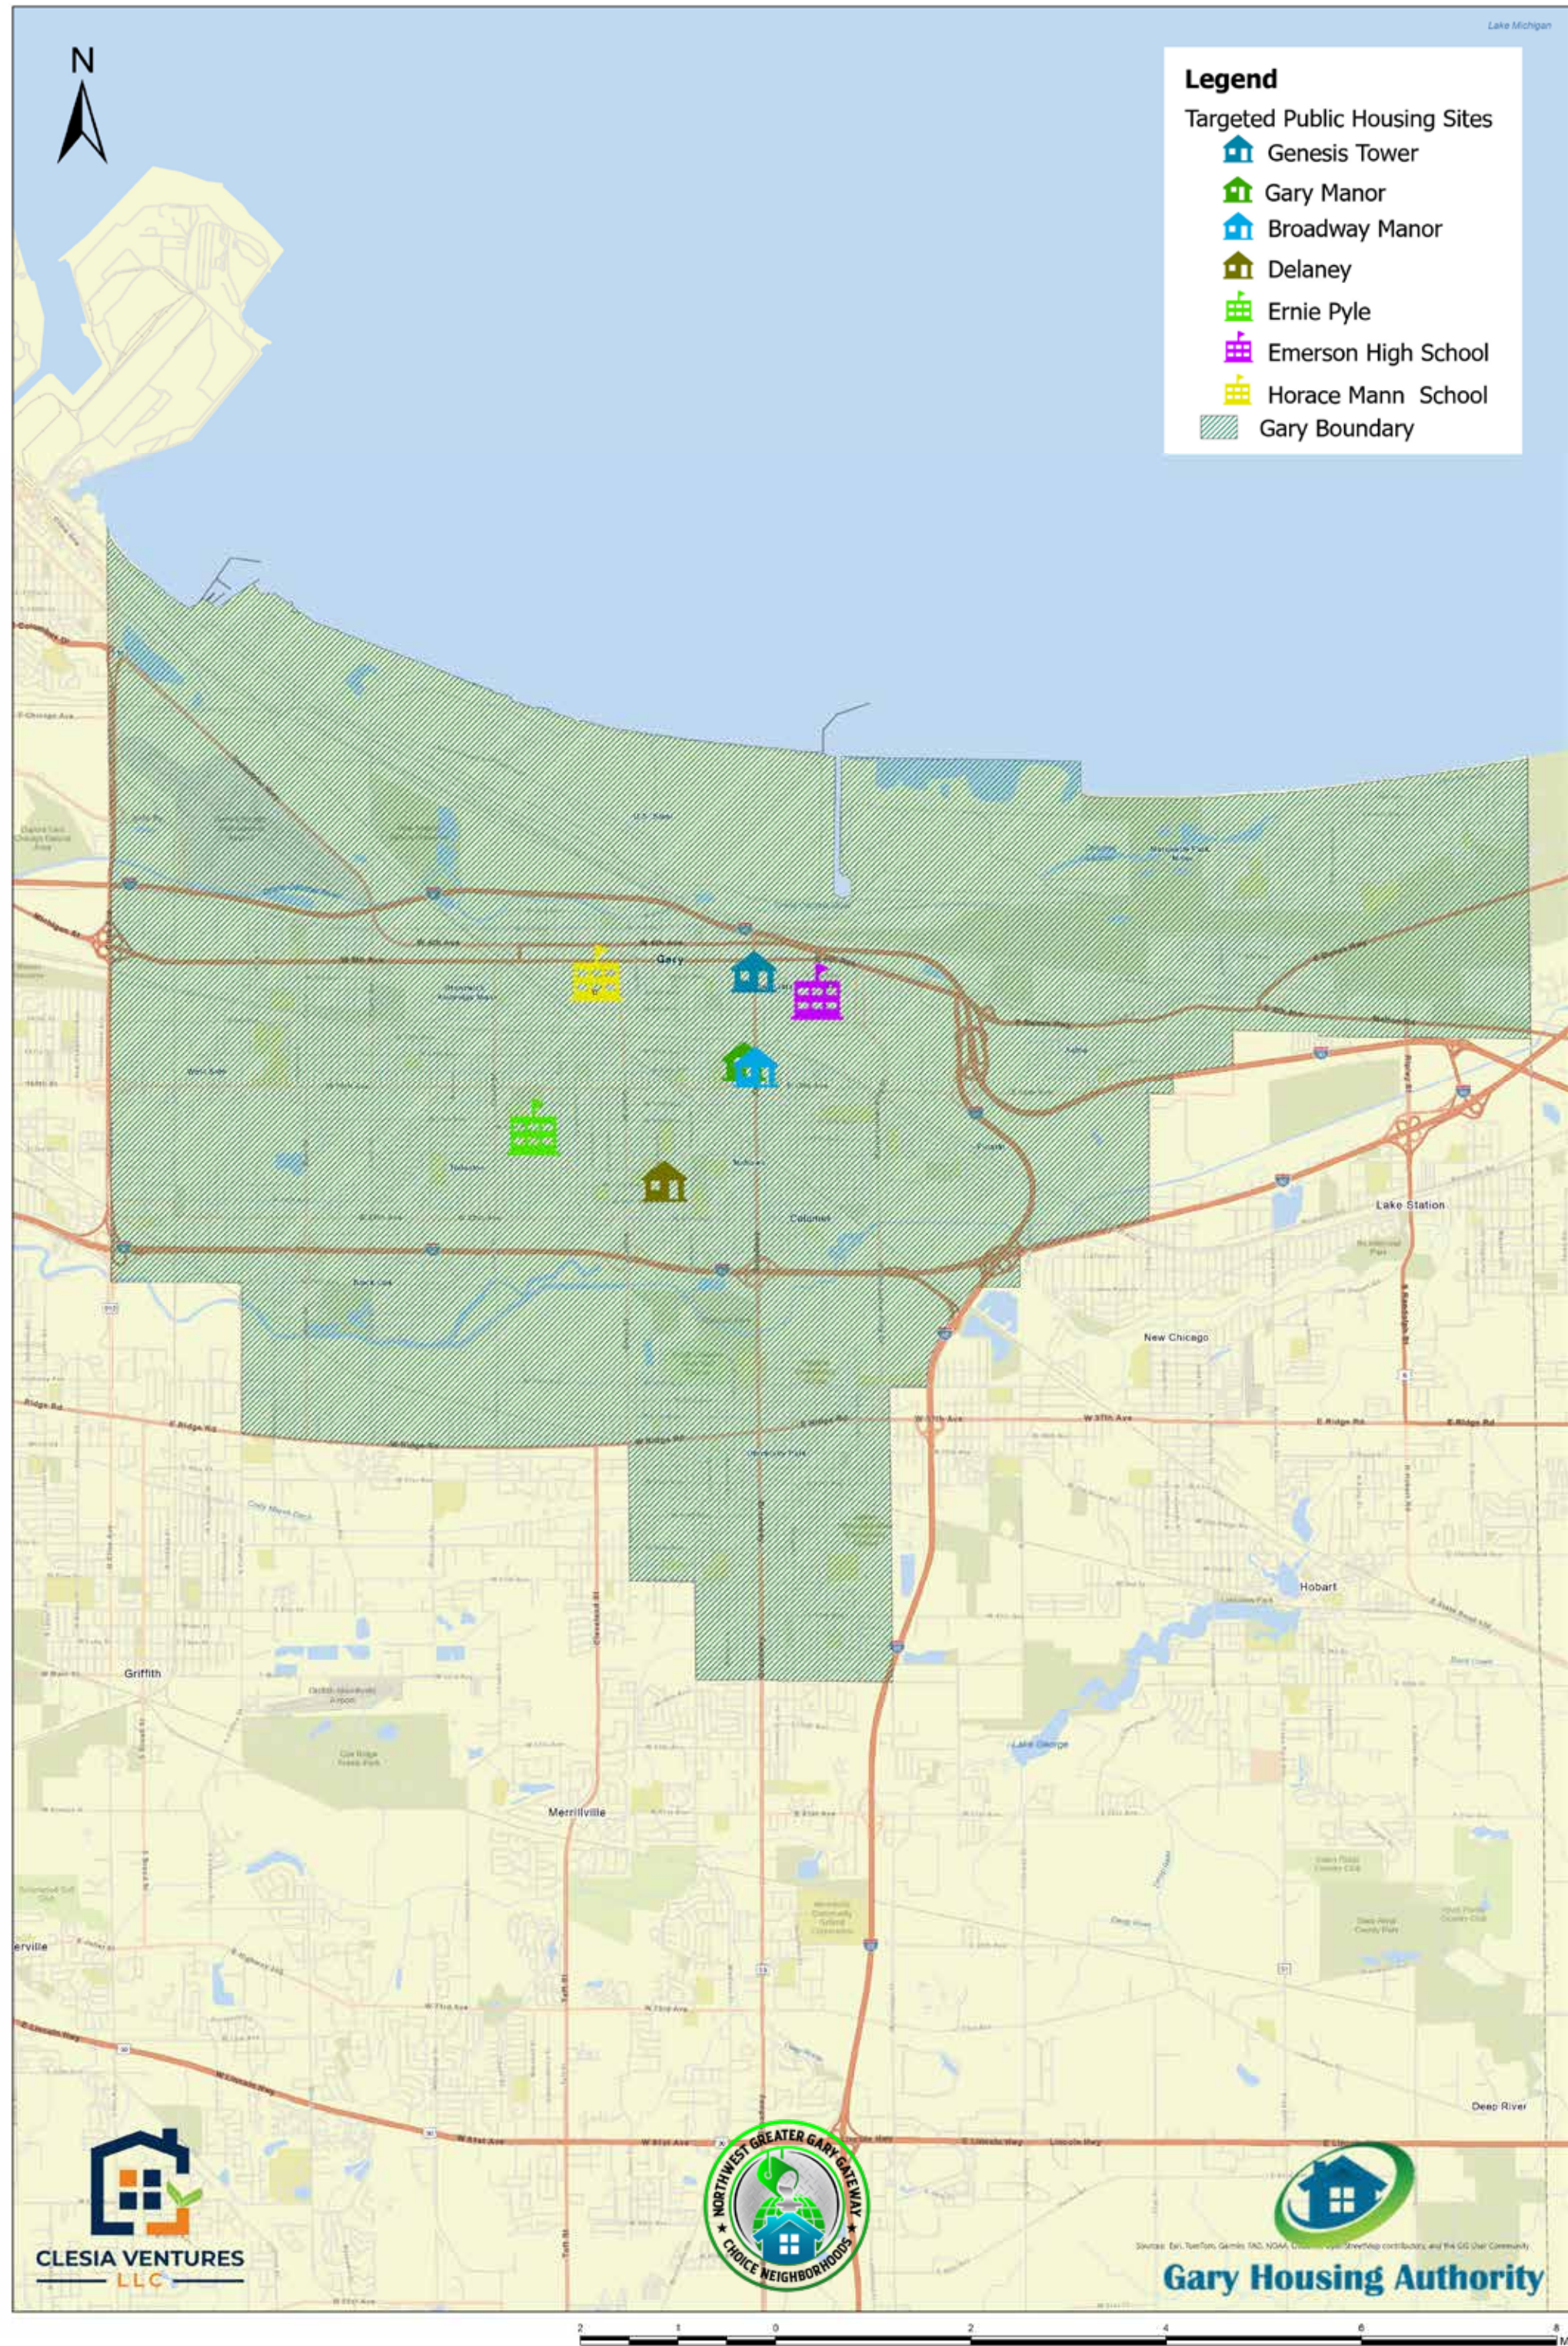

**Northwest Greater Gary Gateway
City of Gary, Indiana**

**Northwest Greater Gary Gateway
Choice Neighborhood**

**Northwest Greater Gary Gateway
Choice Boundary**

**Northwest Greater Gary Gateway
Housing Site with 1 Mile radius**