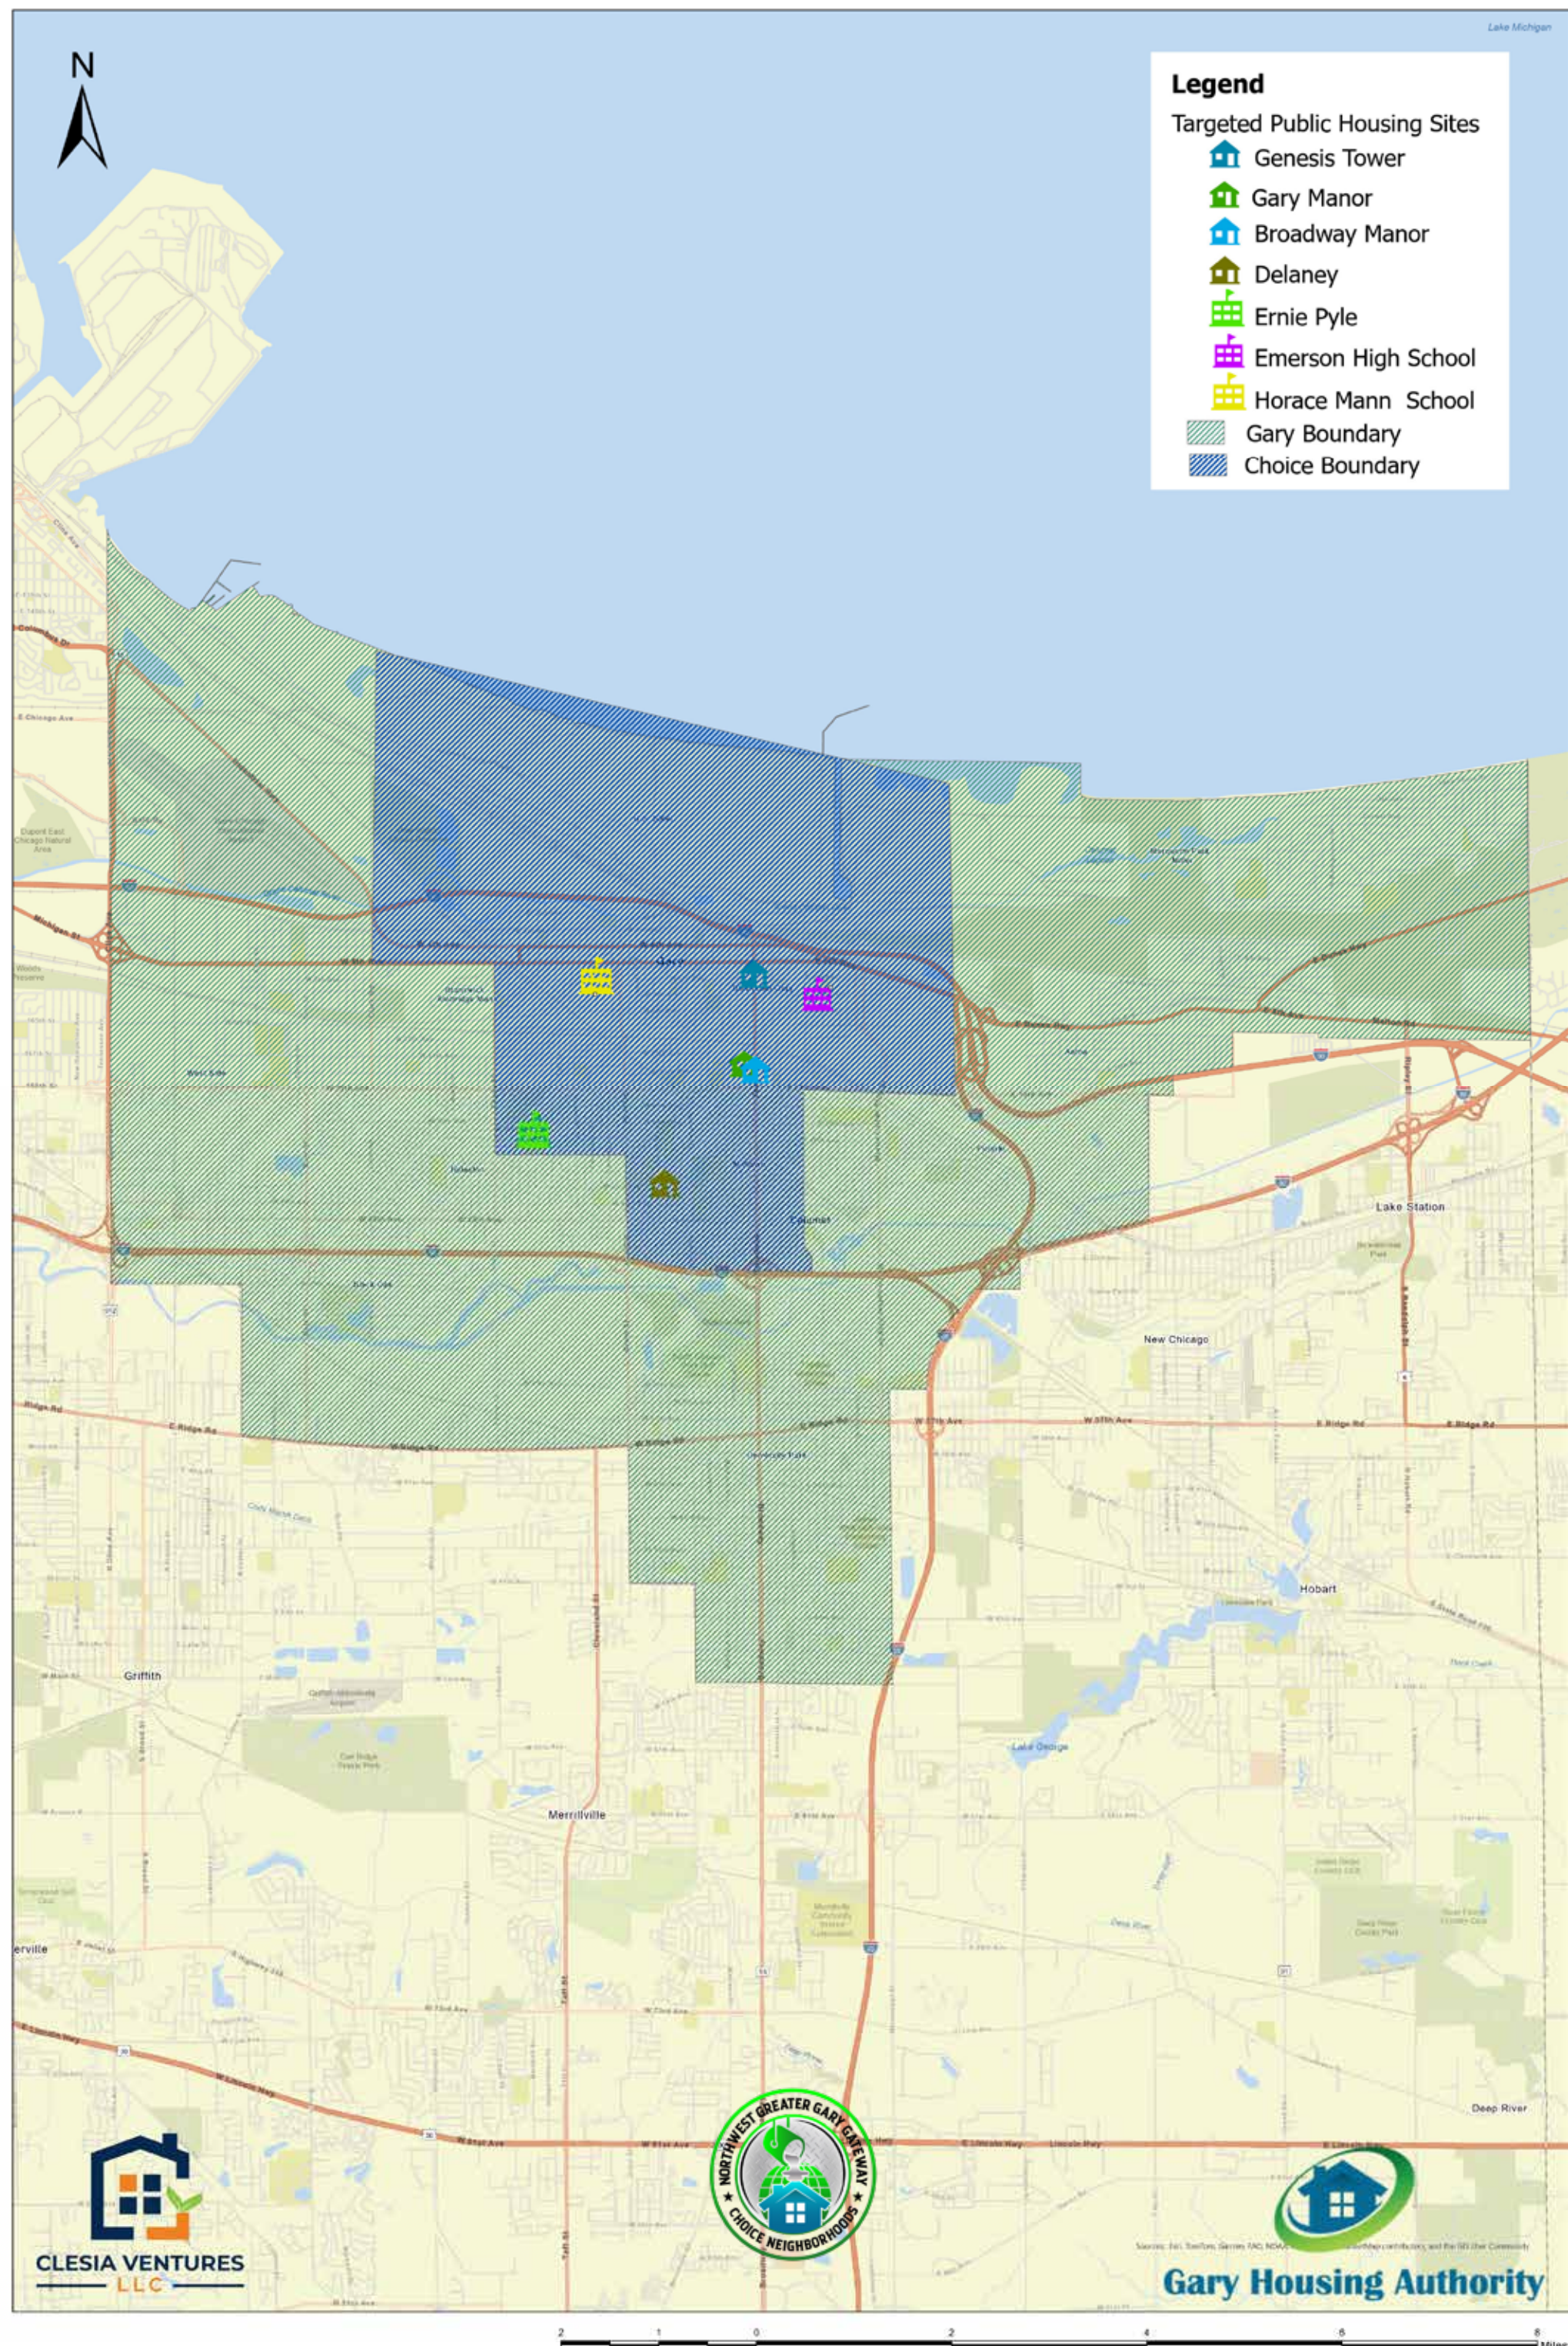

**Northwest Greater Gary Gateway
City of Gary, Indiana**

**Northwest Greater Gary Gateway
Choice Neighborhood**

**Northwest Greater Gary Gateway
Choice Boundary**

**Northwest Greater Gary Gateway
Housing Site with 1 Mile radius**