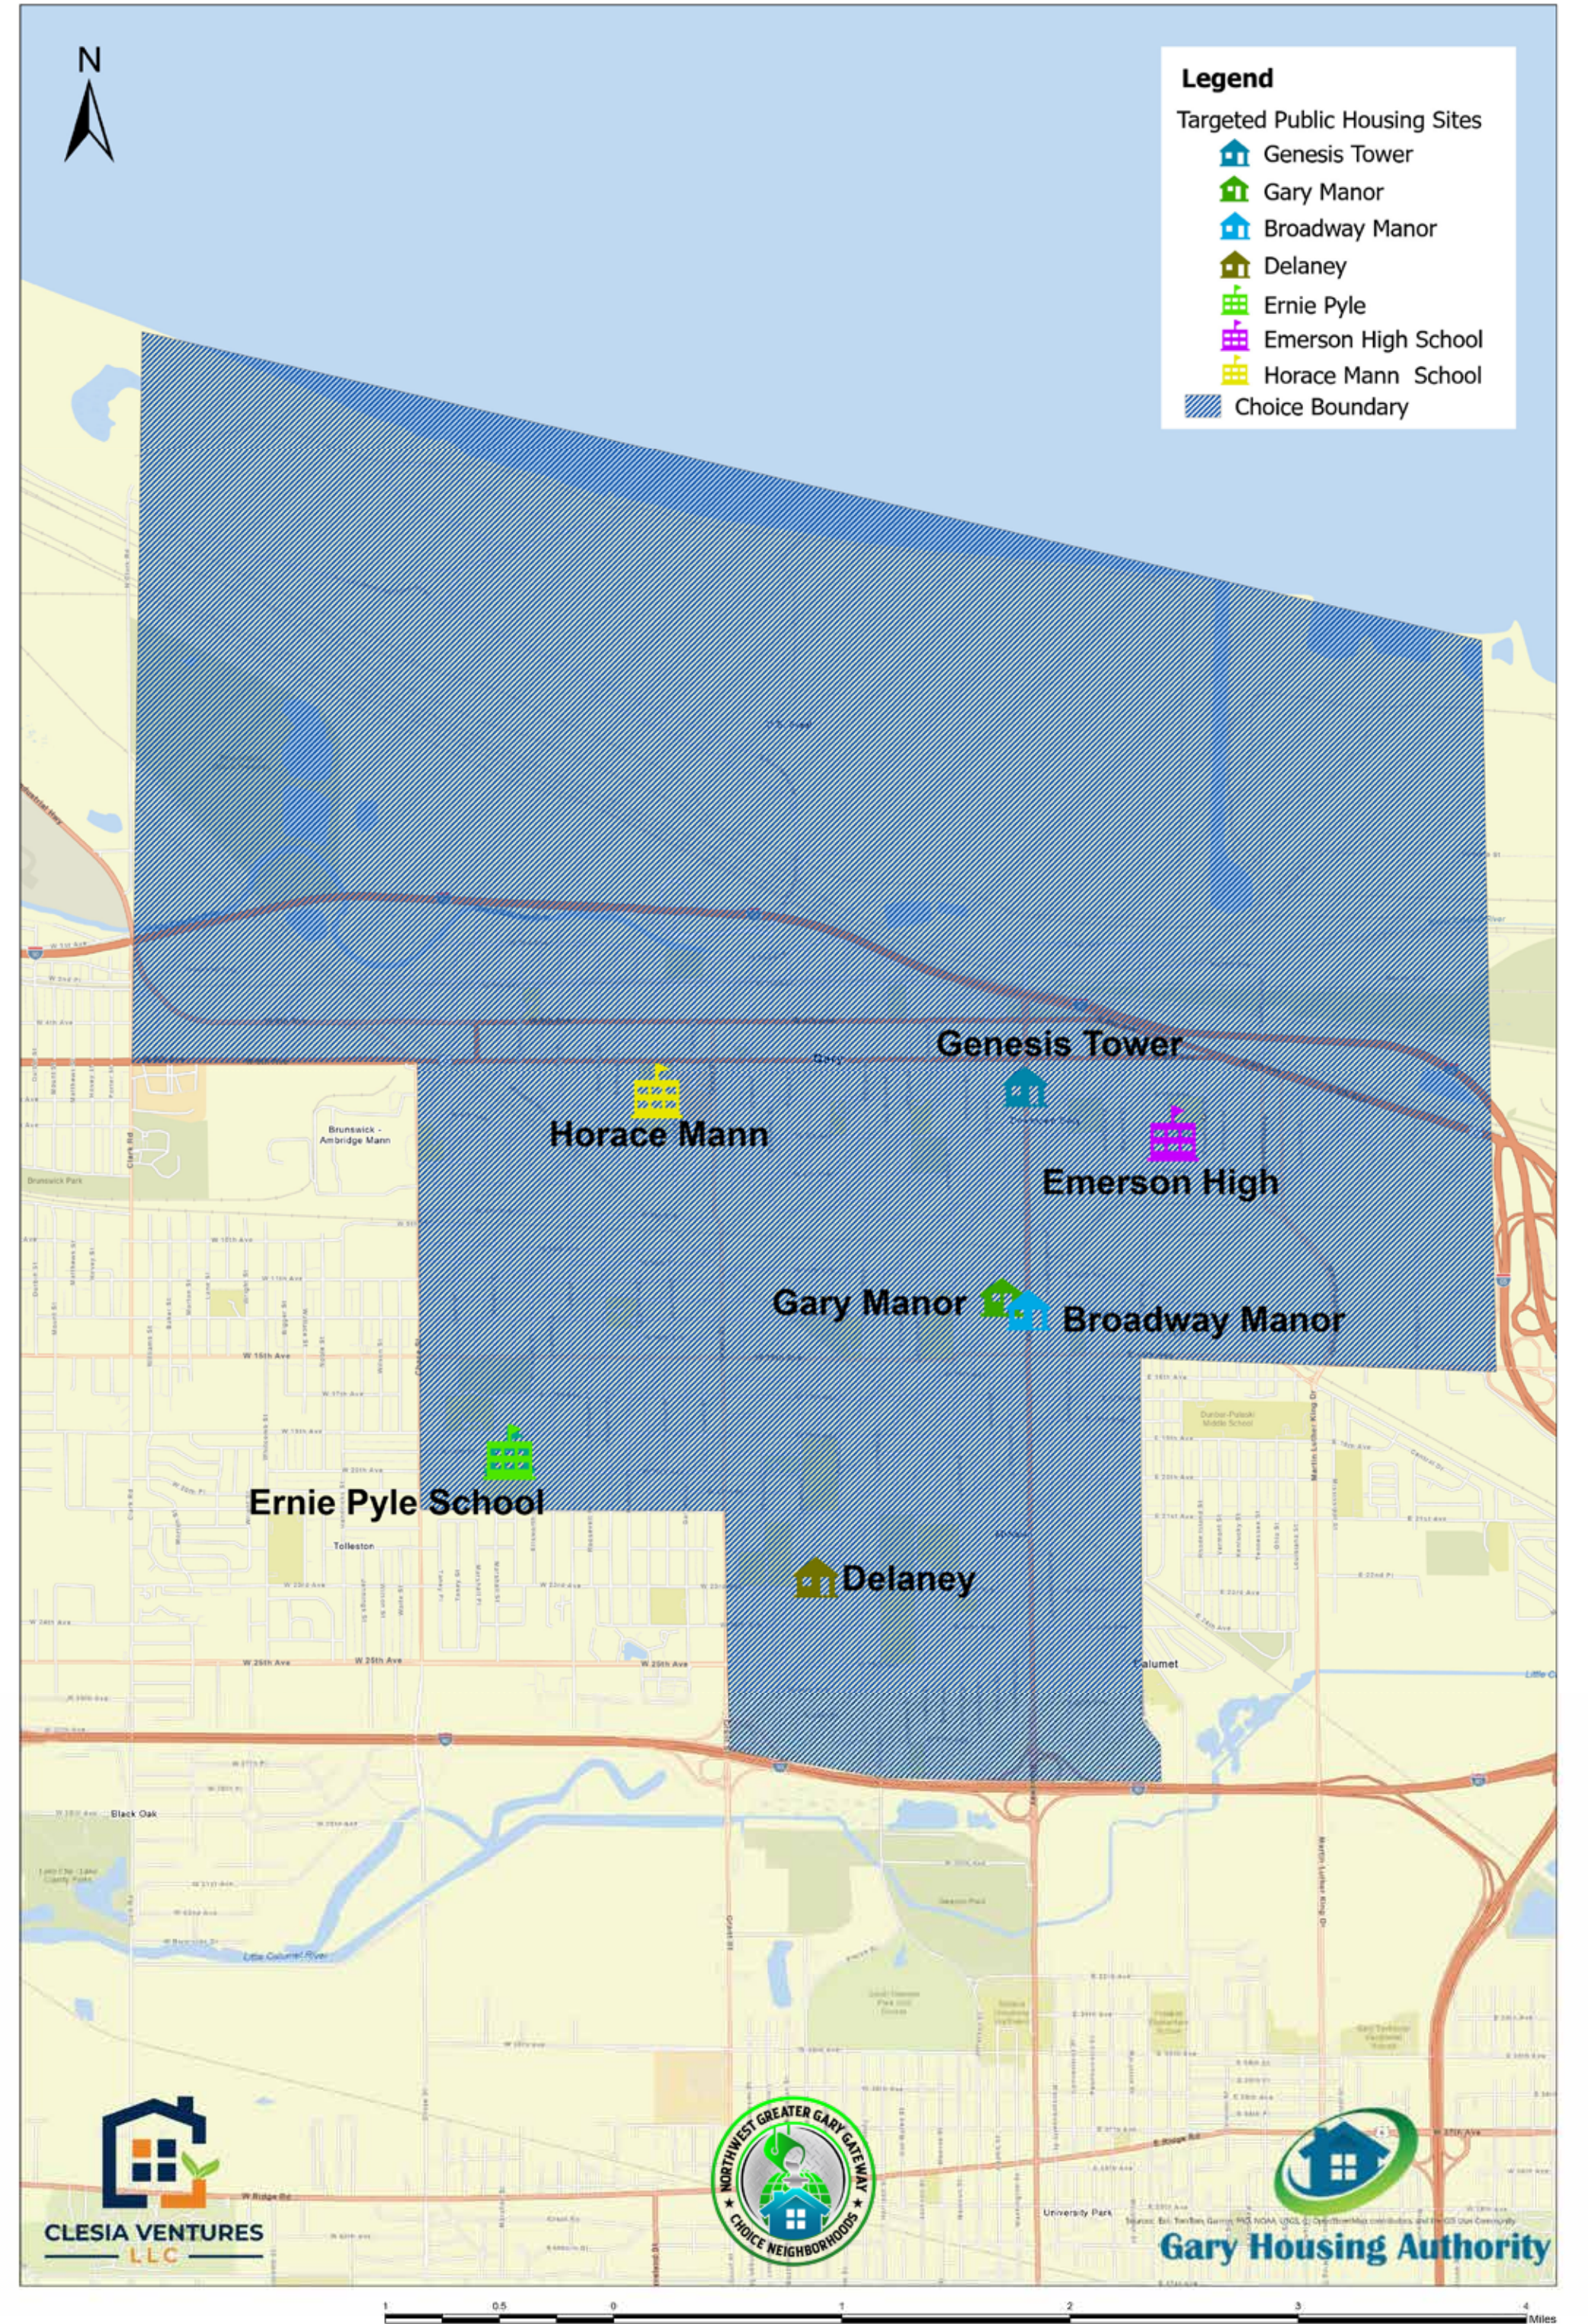

**Northwest Greater Gary Gateway
City of Gary, Indiana**

**Northwest Greater Gary Gateway
Choice Neighborhood**

**Northwest Greater Gary Gateway
Choice Boundary**

**Northwest Greater Gary Gateway
Housing Site with 1 Mile radius**