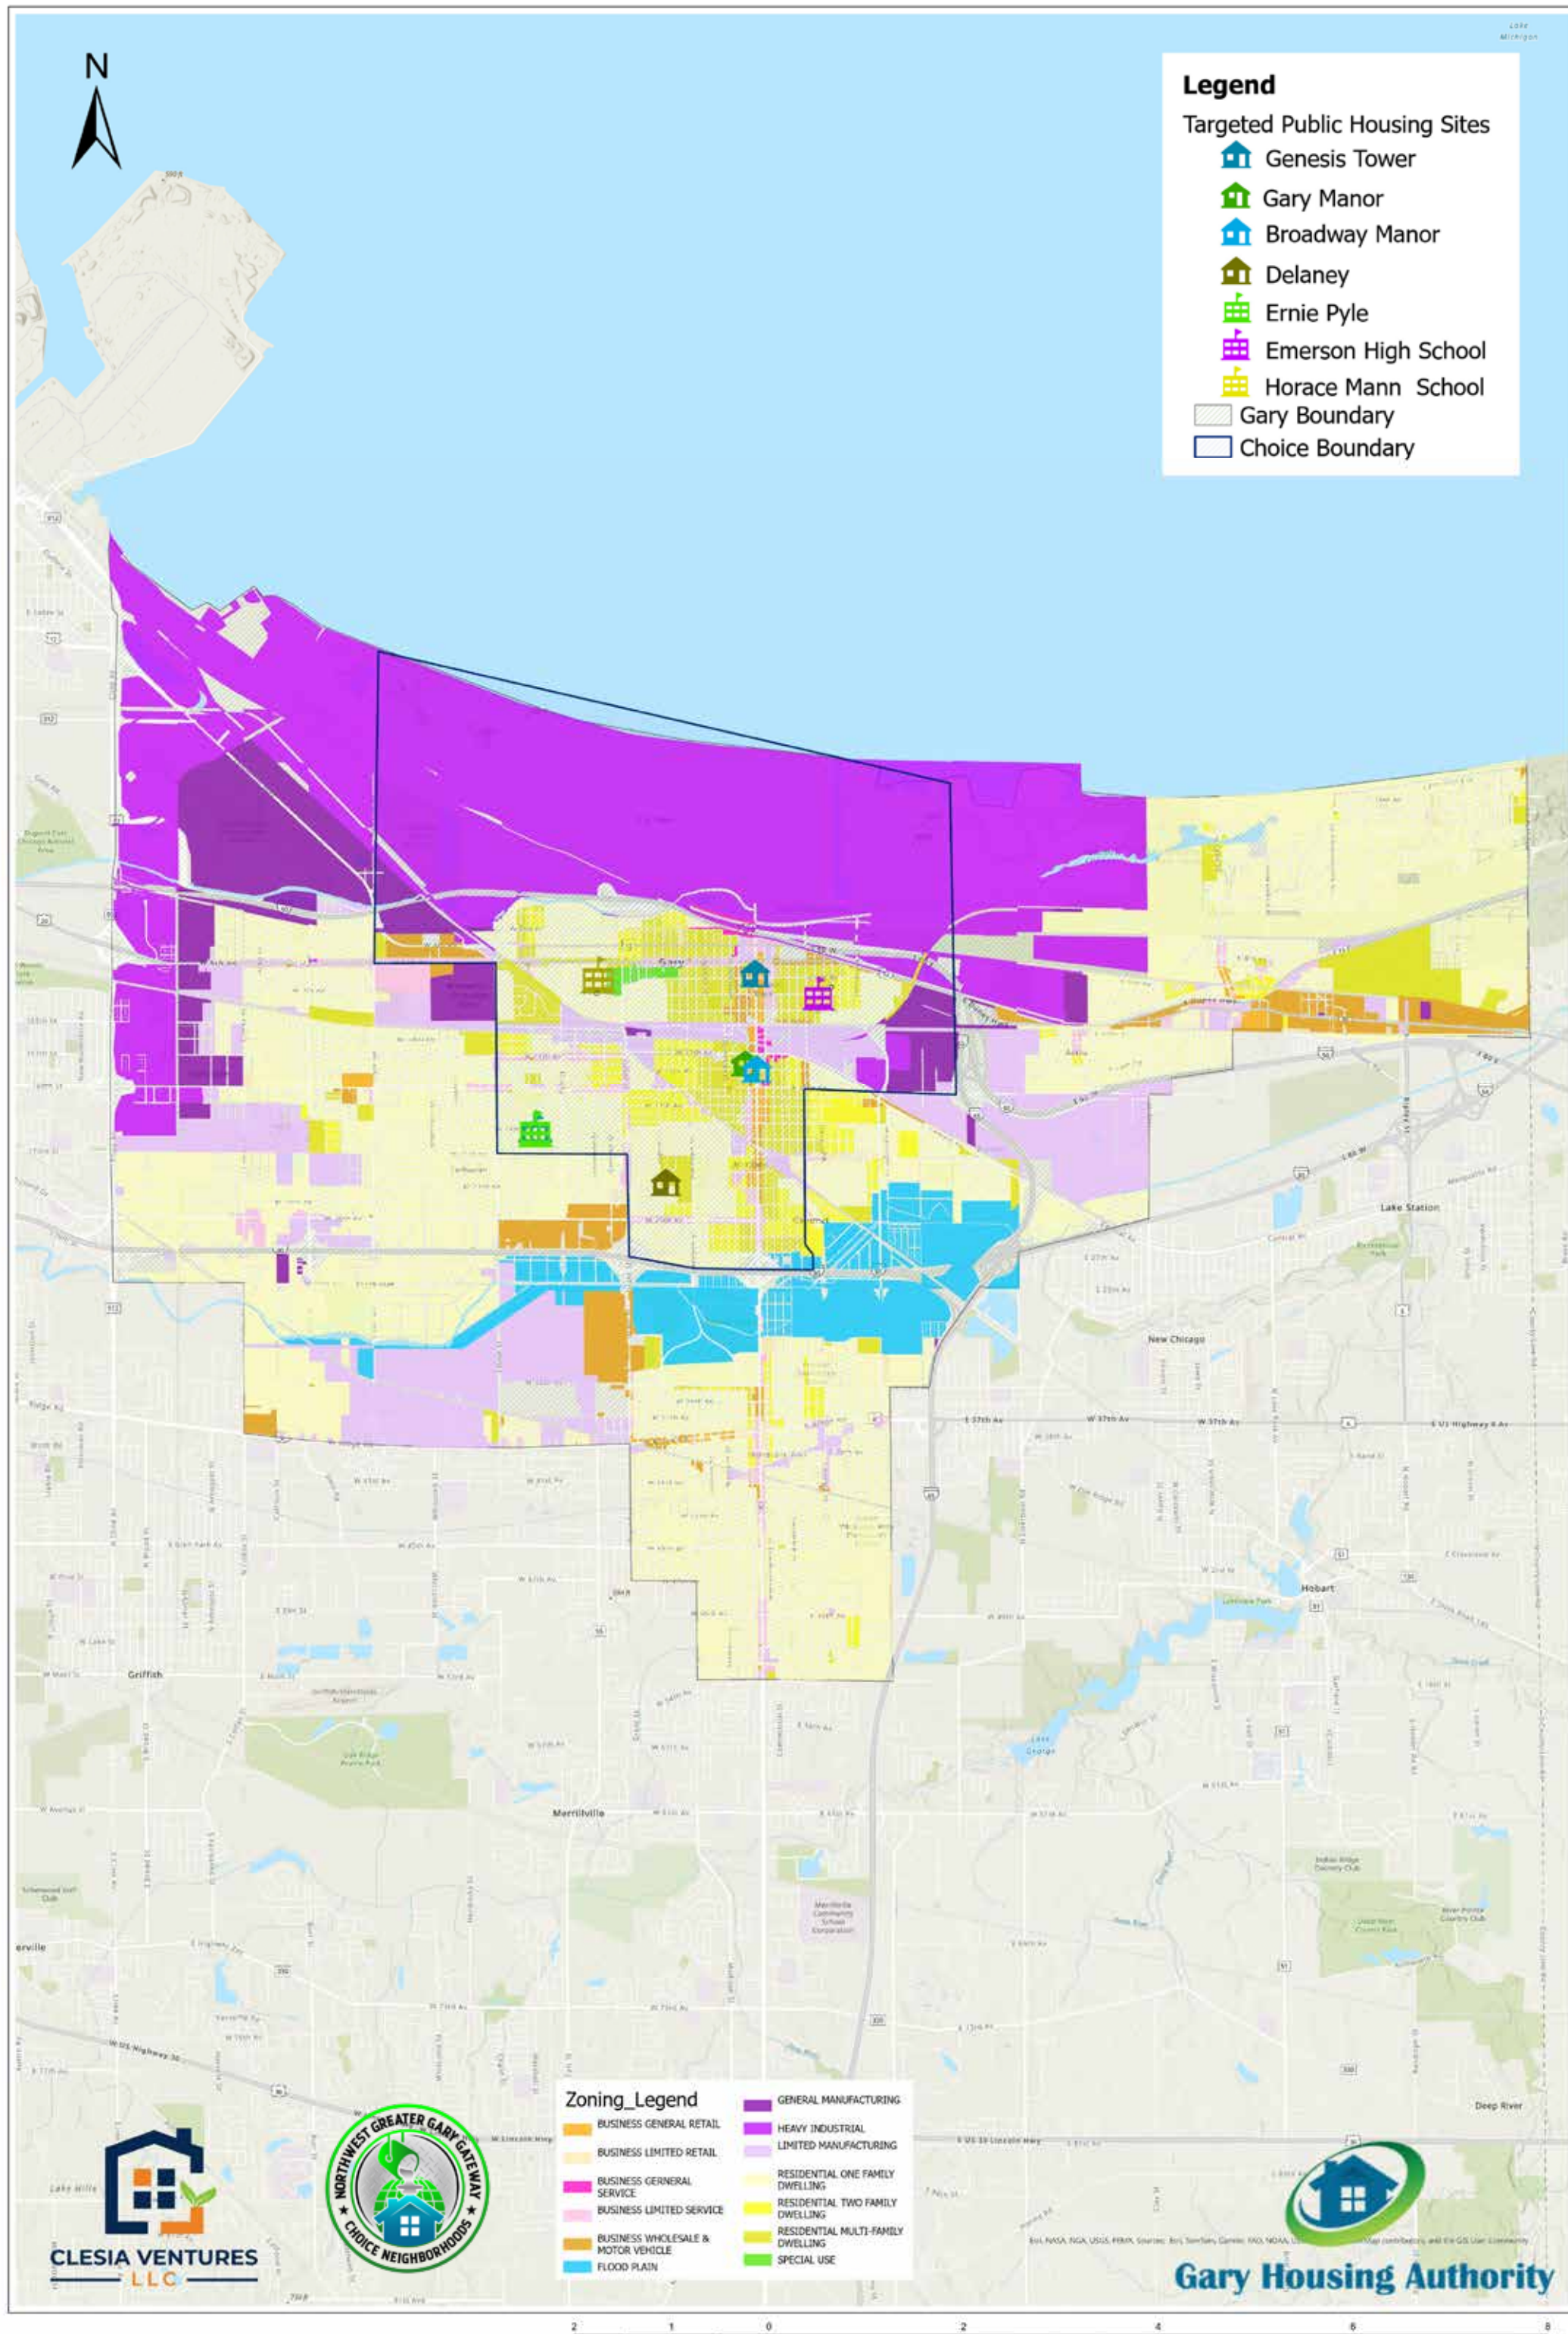

Northwest Greater Gary Gateway Zoning Map-City of Gary

Northwest Greater Gary Gateway Floodplain Map

Northwest Greater Gary Gateway School Type -City of Gary

Northwest Greater Gary Gateway School Status -City of Gary