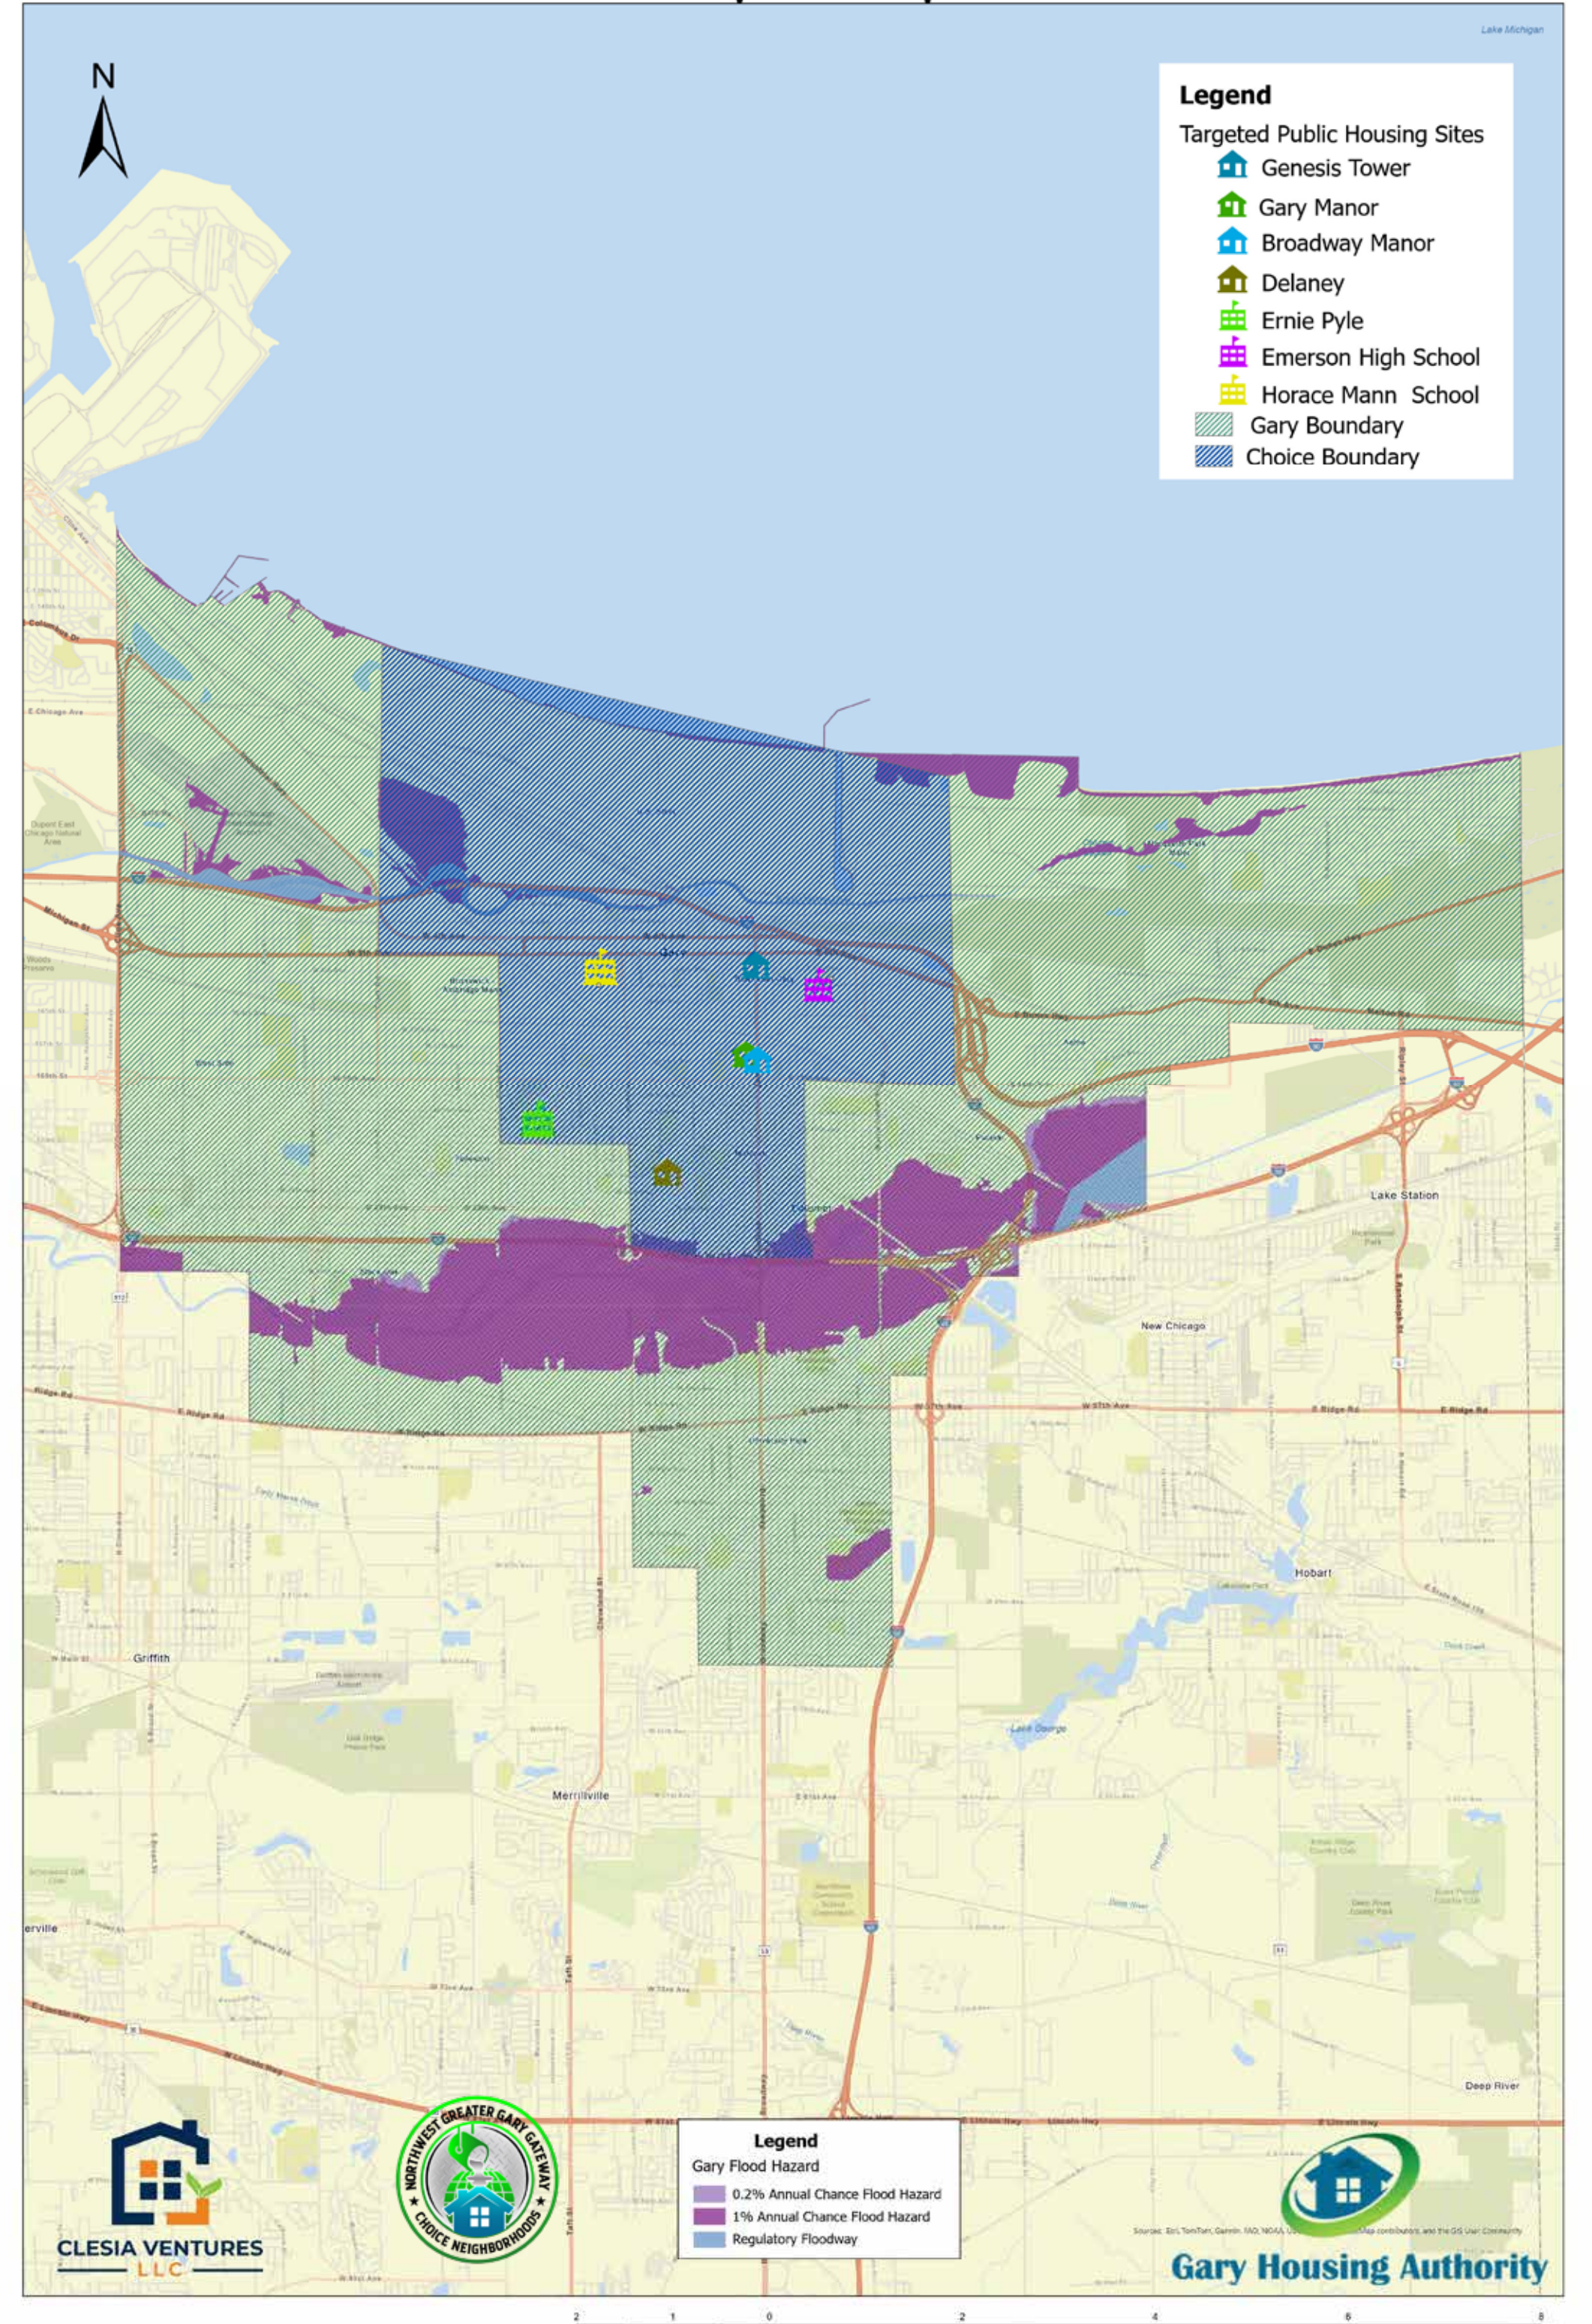

Northwest Greater Gary Gateway Zoning Map-City of Gary

Northwest Greater Gary Gateway Floodplain Map

Northwest Greater Gary Gateway School Type -City of Gary

Northwest Greater Gary Gateway School Status -City of Gary