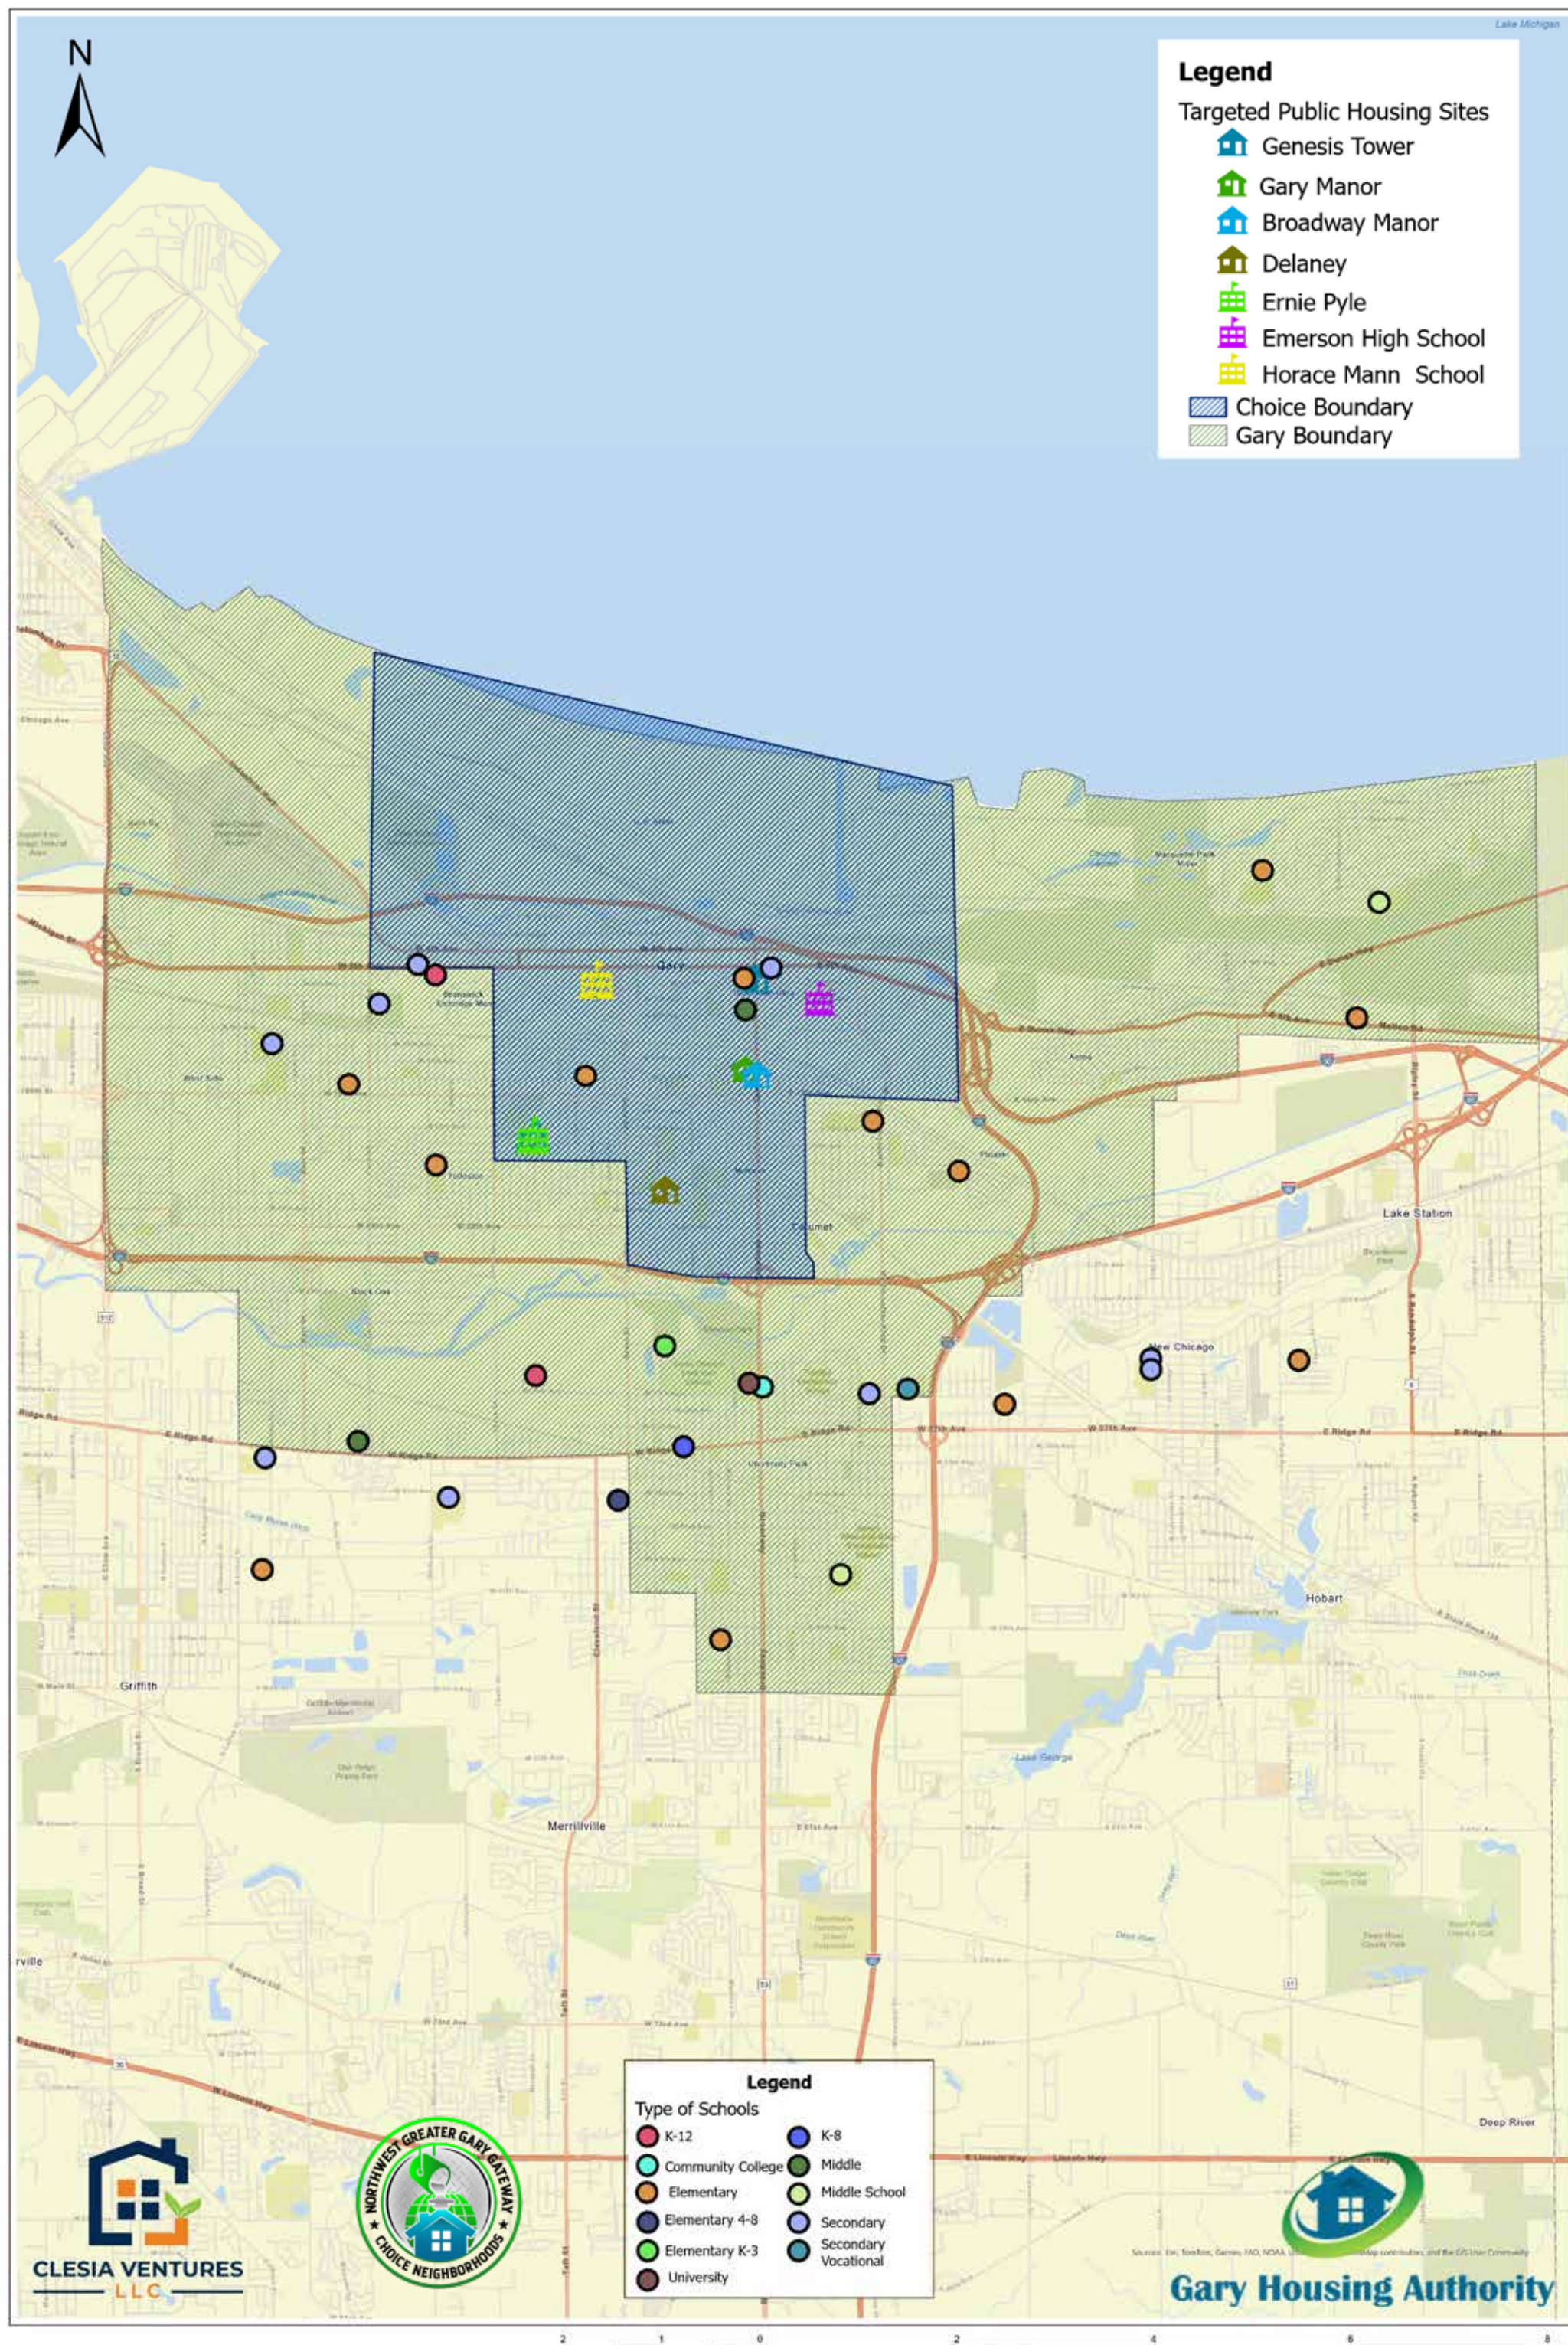

Northwest Greater Gary Gateway Zoning Map-City of Gary

Northwest Greater Gary Gateway Floodplain Map

Northwest Greater Gary Gateway School Type -City of Gary

Northwest Greater Gary Gateway School Status -City of Gary